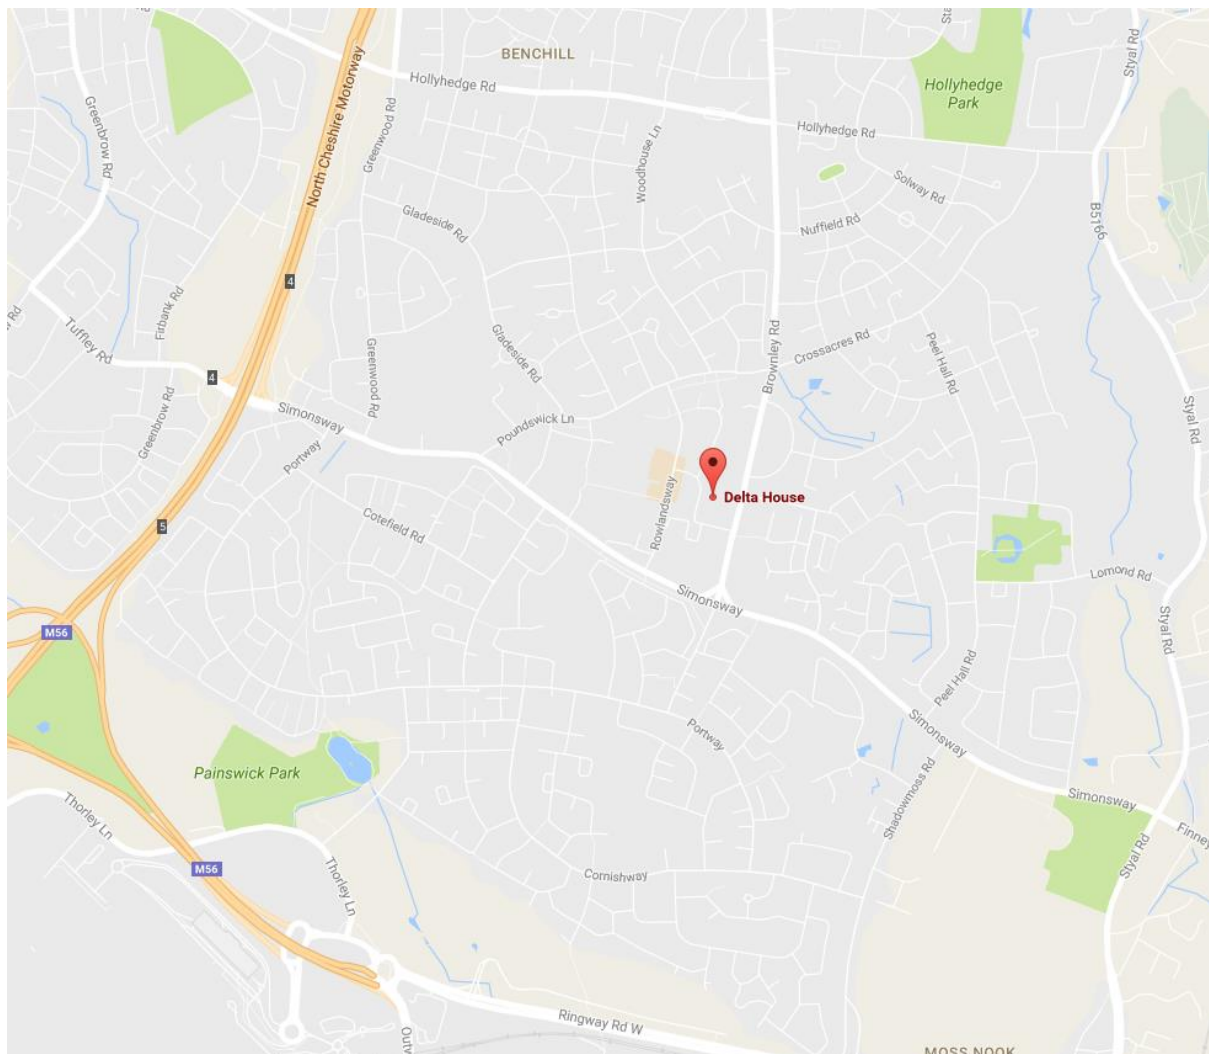

Directions to Riverview Law, Manchester

Delta House
Wavell Road
Wythenshawe
Manchester
M22 5QZ

Tel: 0844 257 0027

Directions to Delta House:

- The nearest Motorway is M56
- At junction 5, exit towards Manchester Airport
- Continue onto M56
- Use the left lane to take the exit towards Manchester Airport

- Take Selstead Rd, Portway and Ruddpark Rd to Wavell Rd in Wythenshawe
- At the roundabout, take the 1st exit onto Outwood Ln W
- Turn left onto Thorley Ln
- Turn right onto Bailey Ln
- Continue onto Selstead Rd
- Turn right onto Portway
- Turn left onto Ruddpark Rd
- Continue onto Brownley Rd
- Turn left onto Wavell Rd